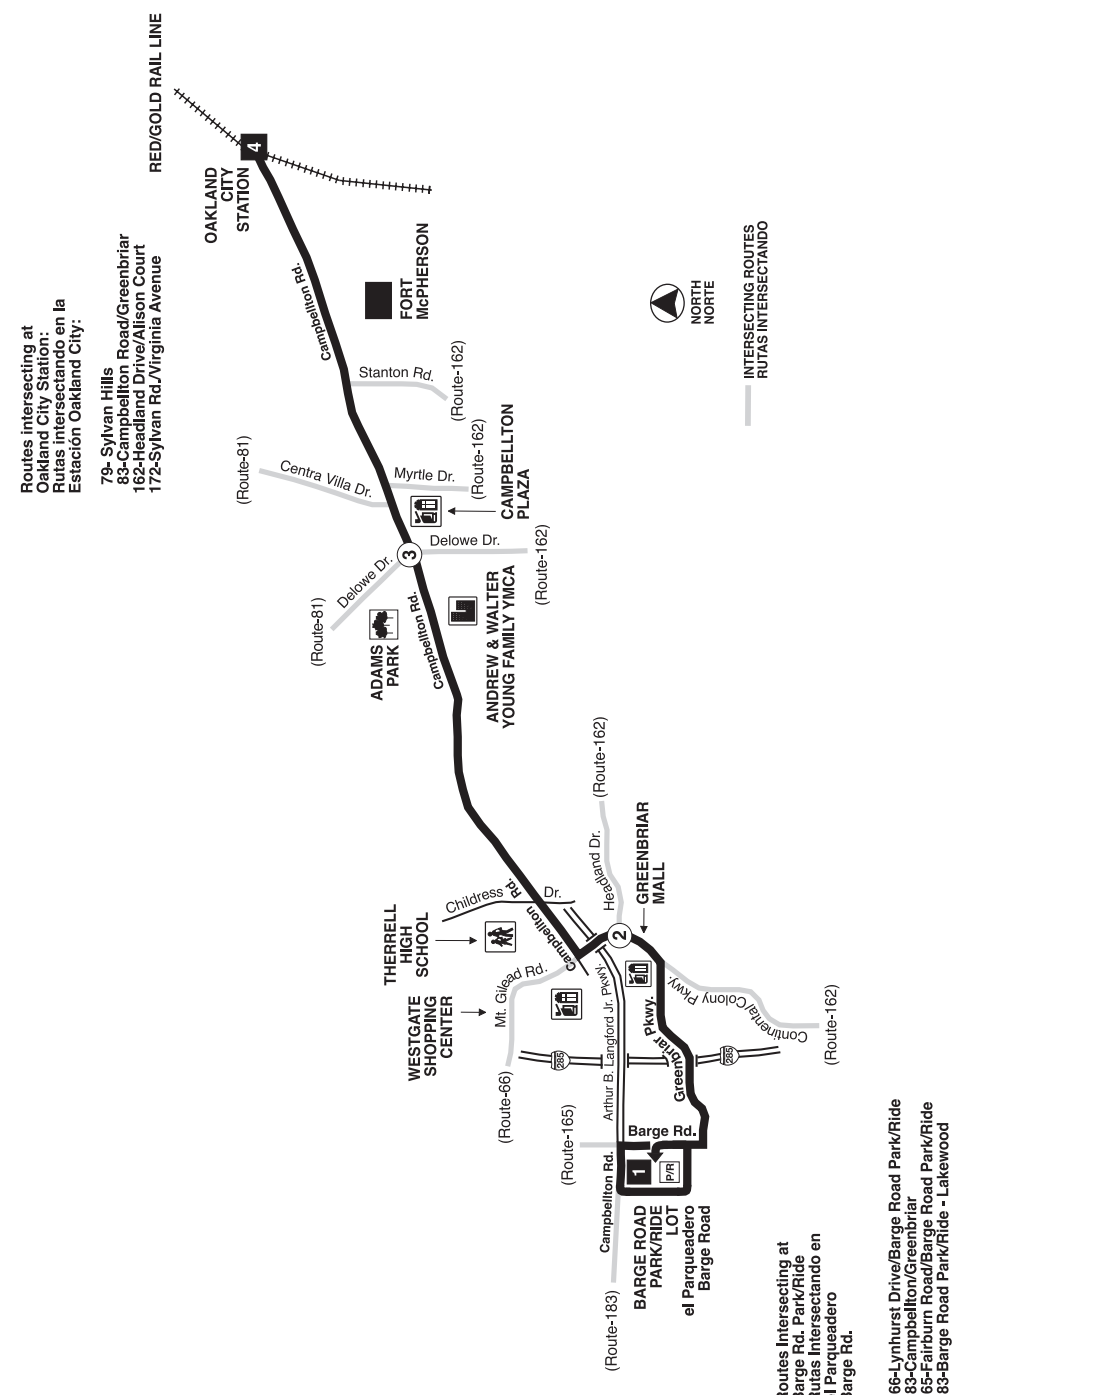

We believe that everyone should enjoy the ride, that's why we are suspending and fining people who break our code of conduct. Learn more at www.itsmarta.com/RideWithRespect.

83

Campbellton Road/ Greenbriar

Effective Date: **2/4/2017**

Rail Stations Served:
Oakland City Station

83 MONDAY THRU FRIDAY - DE LUNES A VIERNES

Times given for each bus trip from beginning to end of route. Read down for times at specific locations. Horarios para cada viaje de autobús desde el principio hasta el fin del trayecto. Lea los horarios para localidades específicas de arriba hacia a bajo.

1	2	3	4	4	3	2	1
Leave: - Salida: Barge Rd. Park/Ride Lot	Headland Dr. & Greenbriar Pkwy.	Campbellton Rd. & Delowe Dr.	Arrive: - Llegada: Oakland City Station	Leave: - Salida: Oakland City Station	Campbellton Rd. & Delowe Dr.	Headland Dr. & Greenbriar Pkwy.	Arrive: - Llegada: Barge Rd. Park/Ride Lot